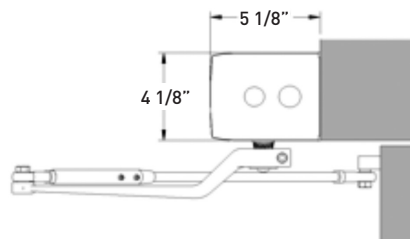

CADET PRO - Product Information			
Drive Train Gear Box	1/2" Aluminum-Alloy Gearbox	Mechanical Clutch	Easy Manual Operation
Control Box	Single w/Data, 16 VDC, 3 AMP	Push or Pull Application	Yes
Operating Voltage (Standard)	115VAC	Surface Mounting	Yes
Gear Grease	Nlgi NO. 2 (High Wear Protection)	Push Reveal	Up to 14"
Bearings	HD Sealed	Pull Reveal	Up to 5"
Motor	1/8th HP	Electric Strike Power	Yes 24 VDC
Manual Opening/Closing Force	Adjustable 5 to 30 lbs.	Fire Door Compatibility	UL10C Approved
Adjustable Stop	Yes	Circuit Protection	3 amp fuse
Operator Switch	On-Off-Hold-Open	Total Weight w/ 39" Header	44 lbs
Adjustable Spring Tension	Yes	Meets ANSI 156.19 Low Energy	Yes