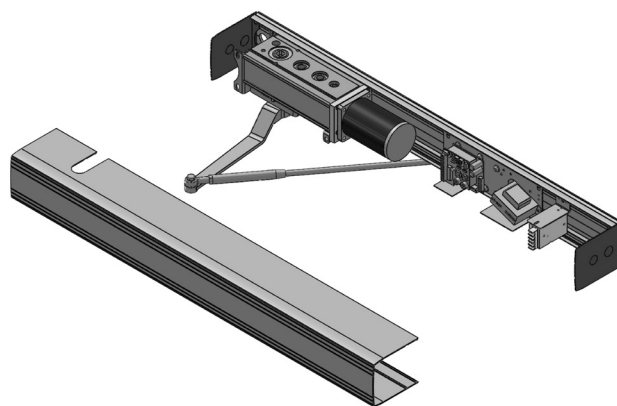

CADET PRO

Automatic Door Opener

Commercial Grade ADA Door Opener
Perfect for High Traffic Locations

CADET PRO Automatic Door Opener

ARM OPTIONS

Push Arm

Universal Arm

Pull Arm

FEATURES & BENEFITS

- ADA Compliant
- Quiet, smooth, dependable operation
- Maintenance free (permanent lubrication)
- Durable - Perfect for high traffic locations
- 1/8th HP motor
- Digital Control Board
- On-board programming
- Built in strike/mag lock relay- fail safe or fail secure
- Separate inputs for activation and safety devices
- Plug-n-Play design for fast trouble free installation
- Compatible with all safety and activation devices
- Integrates with building access & security systems

CADET PRO - Product Information			
Drive Train Gear Box	1/2" Aluminum-Alloy Gearbox	Mechanical Clutch	Easy Manual Operation
Control Box	Single w/Data, 16 VDC, 3 AMP	Push or Pull Application	Yes
Operating Voltage (Standard)	115VAC	Surface Mounting	Yes
Gear Grease	Nlgi NO. 2 (High Wear Protection)	Push Reveal	Up to 14"
Bearings	HD Sealed	Pull Reveal	Up to 5"
Motor	1/8th HP	Electric Strike Power	Yes 24 VDC
Manual Opening/Closing Force	Adjustable 5 to 30 lbs.	Fire Door Compatibility	UL10C Approved
Adjustable Stop	Yes	Circuit Protection	3 amp fuse
Operator Switch	On-Off-Hold-Open	Total Weight w/ 39" Header	44 lbs
Adjustable Spring Tension	Yes	Meets ANSI 156.19 Low Energy	Yes